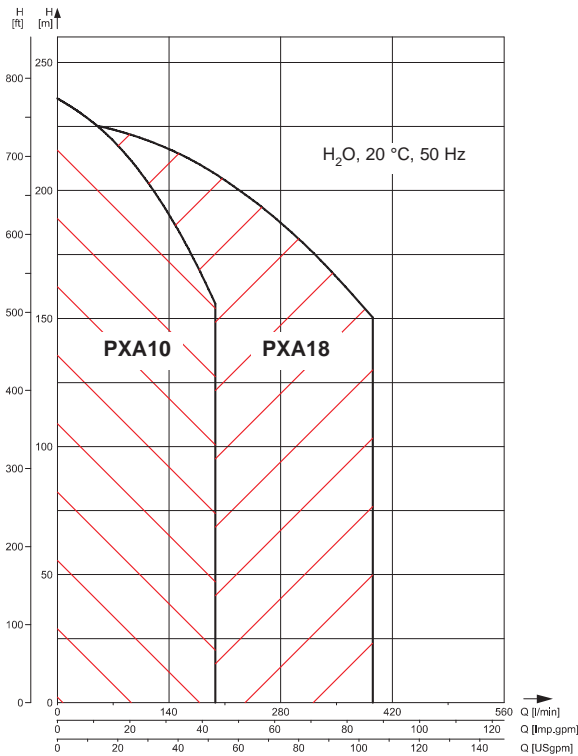

Performance data for 50 Hz