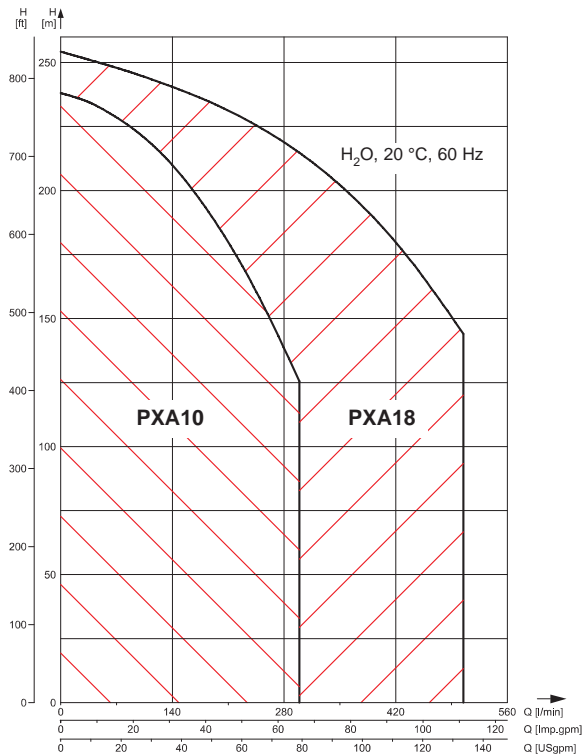

Performance data for 60 Hz

Mechanical design

Components	Material
Pump port	gray cast iron
Pump shaft	stainless steel 1.4305
Shaft retainer	stainless steel 1.4122
Intern. chamber	stainless steel 1.4301
Impeller	stainless steel 1.4301
Shaft bearing	Al-oxide/tungsten carbide
Secondary seals	FKM (FPM)
Tie-rod	stainless steel 1.4057
Pump bottom	gray cast iron
Gap bush	Teflon-Graphite
Mechanical seal	Carbon/SiC/FKM (FPM)

Accessories	Material
Intake strainer	stainless steel 1.4301
Bottom for extension tube	stainless steel 1.4301
Extension tube	steel

Fluids delivered

- clean, turbid and air-free fluids without long-fibered or abrasive constituents
- aqueous emulsions
- low-viscosity cooling and cutting oils, synthetic and based on mineral oils

Main applications

- machining centers
- transfer lines in the automobile industry
- centralized coolant supply systems
- washing and cleaning systems

A company of the SKF Group

Willy Vogel AG
Motzener Strasse 35/37
12277 Berlin, Germany
P.O. Box 970444 · 12704 Berlin
Tel. +49 (0) 30 - 720 02-0
Fax +49 (0) 30 - 720 02-111
info@vogel-berlin.de
www.vogelag.com

Willy Vogel AG
2. Industriestrasse 4
68766 Hockenheim
Germany
Tel. +49 (0) 62 05 - 27-0
Fax +49 (0) 62 05 - 27-132
info@vogel-berlin.de
www.vogelag.com

Vogel France SAS
Rue Robert Amy, B.P. 70130
49404 Saumur cedex
France
Tel. +33 (0) 241 404 200
Fax +33 (0) 241 404 242
info@vogelfrance.com
www.vogelfrance.com